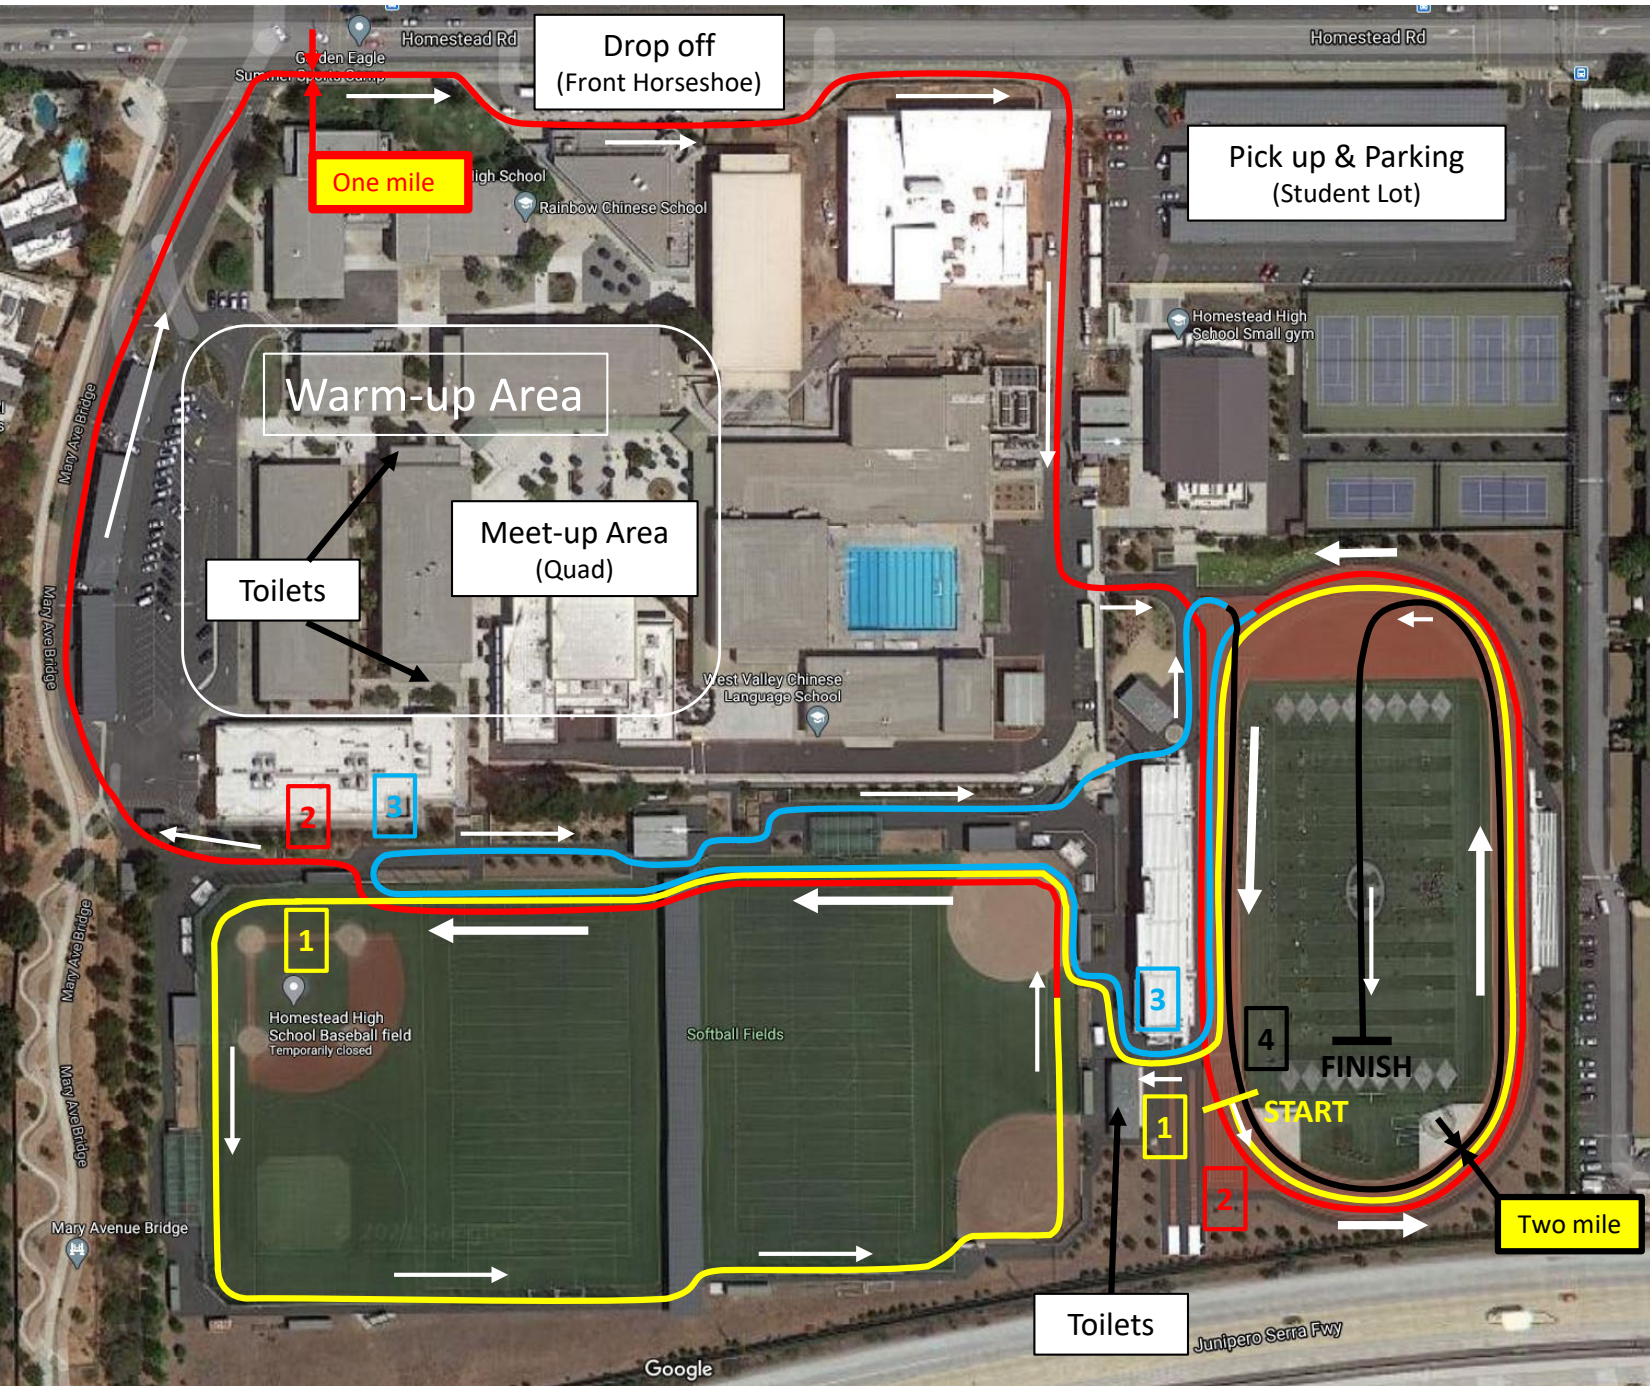

HOMESTEAD HIGH SCHOOL CROSS COUNTRY COURSE

March 6, 2021

2.2 Mile Course

- There is no distance significance to different color segments used in drawing the course.
- Colors are switched whenever course path is about to become coincident with earlier segments of the course to make course easier to read.
- All coincident segments of the course run in the same direction.

- 1st Segment
- 2nd Segment
- 3rd Segment
- 4th Segment